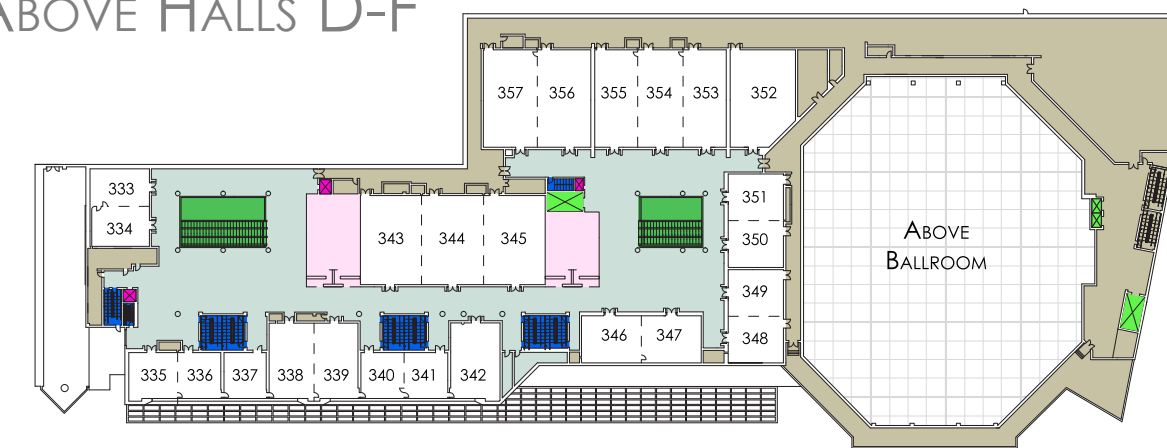

THIRD FLOOR
ABOVE HALLS D-F

THIRD FLOOR
ABOVE HALLS I-J

FACILITY KEY

- AIRWALL
- ATM
- COLUMN
- CHARGING STATION
- COMPACTOR
- ESCALATOR
- FAMILY RESTROOM
- FLOOR BELOW
- FOOD SERVICE
- FREIGHT ELEVATOR
- GREEN ROOM
- IRIS POD
- LOBBY
- LOW CEILING +
- PASSENGER ELEVATOR
- RESTROOM
- SERVICE SPACE
- STAIRS
- MOTHER'S ROOM
- MEDICAL STATION

SECOND FLOOR

FIRST FLOOR