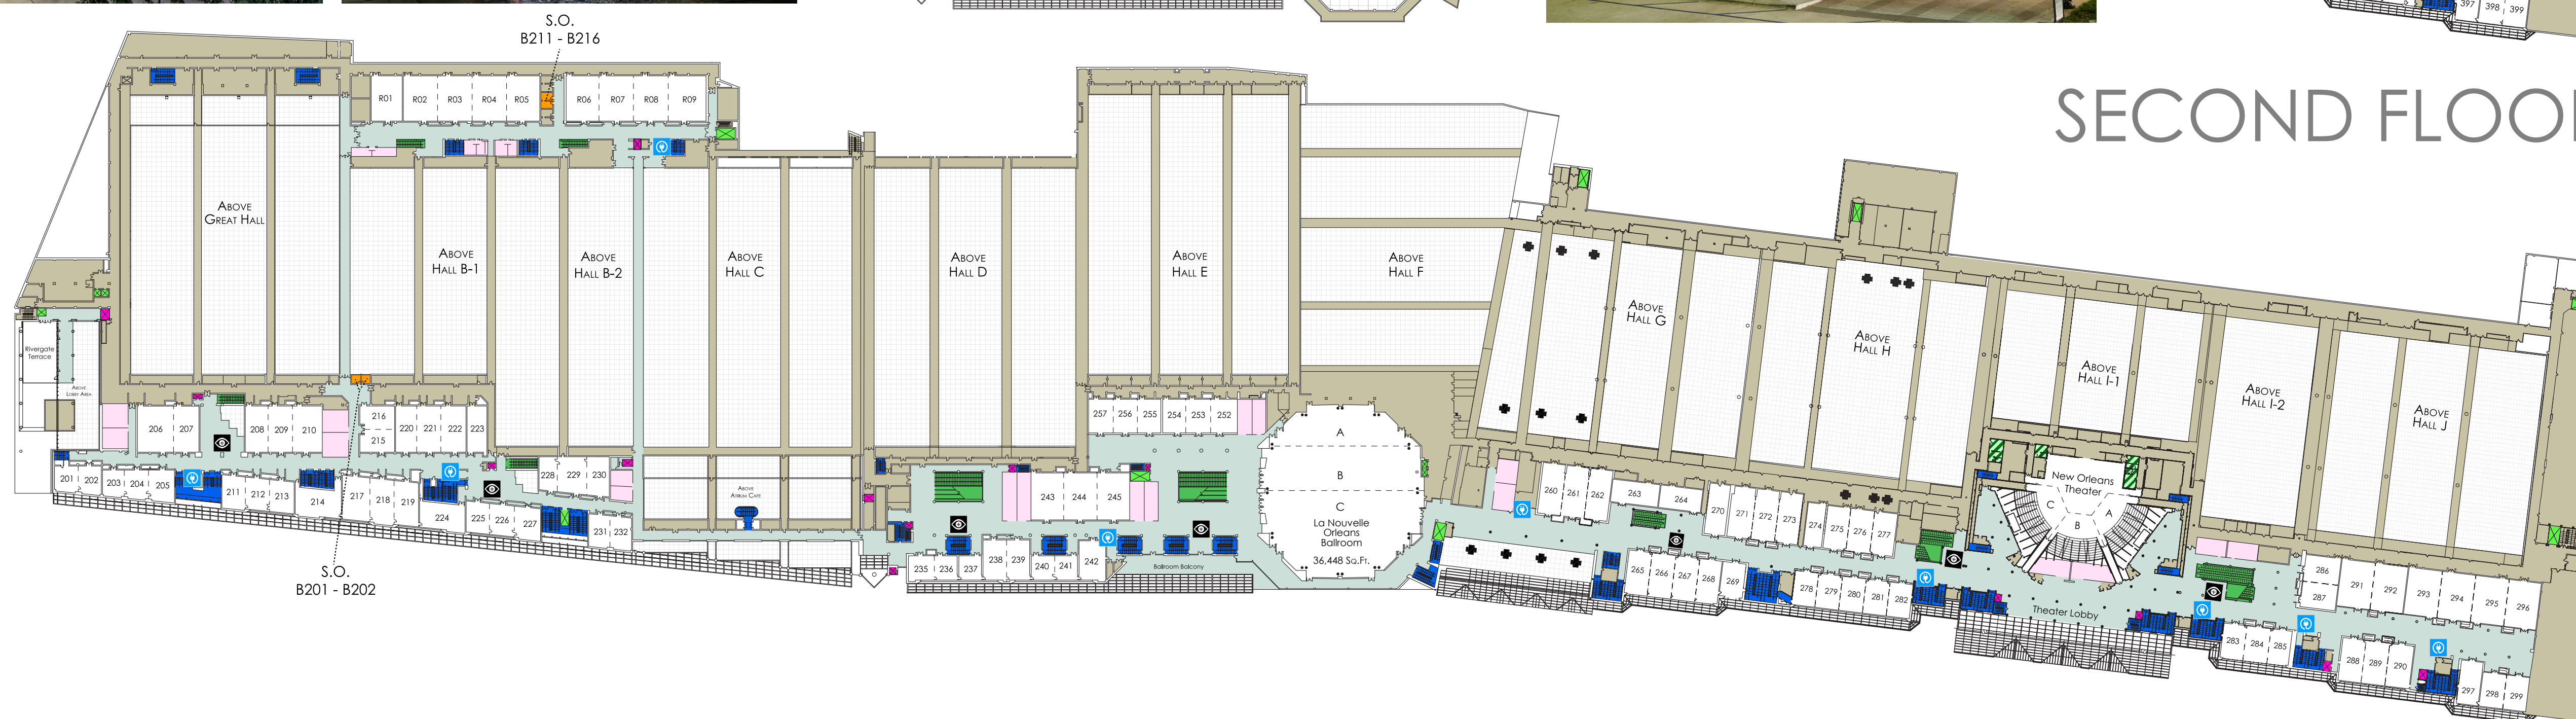

THIRD FLOOR
ABOVE HALLS D-F

THIRD FLOOR
ABOVE HALLS I-J

FACILITY KEY

- AIRWALL
- ATM
- COLUMN
- CHARGING STATION
- COMPACTOR
- ESCALATOR
- FAMILY RESTROOM
- FLOOR BELOW
- FOOD SERVICE
- FREIGHT ELEVATOR
- GREEN ROOM
- IRIS POD
- LOBBY
- LOW CEILING +
- PASSENGER ELEVATOR
- RESTROOM
- SERVICE SPACE
- STAIRS
- MOTHER'S ROOM
- MEDICAL STATION

SECOND FLOOR

FIRST FLOOR